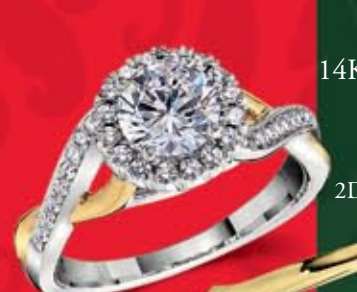

4C
\$299
Sterling Silver
1/4 ctw
Champagne/white diamonds

4D
\$299
Sterling Silver
1/4 ctw
Green/white diamonds

4H
\$249
10K 1/10 ctw

4I
\$299
10K 1/10 ctw

4E
\$249
Sterling Silver 1/4 ctw
Blue diamonds

4F
\$499
Sterling Silver/10K 1/4 ctw

4G
\$149
Sterling Silver 1/6 ctw

Gifts from the Heart

2D
\$1,099
14K 1/4 ctw Semi-mounting
with 1/2 ct center

2F
\$699
1/4 ct blue diamond
14K 1/3 ctw

2G
\$999
14K 1/4 ctw Semi-mounting
with sapphires
with 1/2 ct center

2H
\$1,499
1/2 ct blue diamond
14K 3/4 ctw

2E
\$299
14K

\$399
14K 1/10 ctw

5A
\$249
Sterling Silver 1/3 ctw
Black diamonds

5B
\$399
Sterling Silver 1/2 ctw
Black diamonds

5F
\$499
14K 1/4 ctw

\$999
14K 1/2 ctw